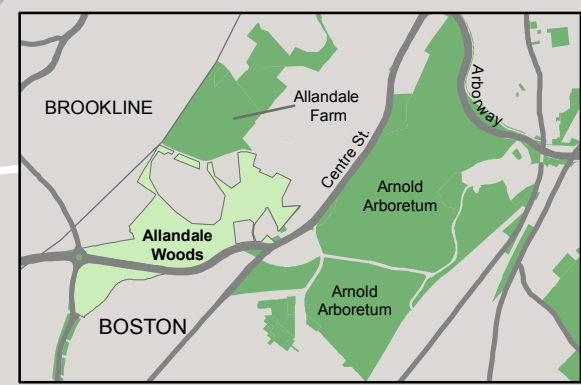

Allandale Woods

Urban Wild

-  Trailhead
-  Parking
-  Trail
-  Wetland
-  MBTA Bus Stop

To Arnold Arboretum
 200 Yards