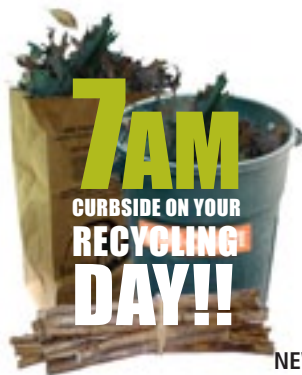

Pink indicates Household Hazardous Waste Collection

APRIL

SU	M	TU	W	TH	FR	SA
					1	2
3	4	5	6	7	8	9
10	11	12	13	14	15	16
17	18	19	20	21	22	23
24	25	26	27	28	29	30

MAY

SU	M	TU	W	TH	FR	SA
1	2	3	4	5	6	7
8	9	10	11	12	13	14
15	16	17	18	19	20	21
22	23	24	25	26	27	28
29	30	31				

JUNE

SU	M	TU	W	TH	FR	SA
			1	2	3	4
5	6	7	8	9	10	11
12	13	14	15	16	17	18
19	20	21	22	23	24	25
26	27	28	29	30		

JULY

SU	M	TU	W	TH	FR	SA
					1	2
3	4	5	6	7	8	9
10	11	12	13	14	15	16
17	18	19	20	21	22	23
²⁴₃₁	25	26	27	28	29	30

AUGUST

SU	M	TU	W	TH	FR	SA
	1	2	3	4	5	6
7	8	9	10	11	12	13
14	15	16	17	18	19	20
21	22	23	24	25	26	27
28	29	30	31			

SEPTEMBER

SU	M	TU	W	TH	FR	SA
				1	2	3
4	5	6	7	8	9	10
11	12	13	14	15	16	17
18	19	20	21	22	23	24
25	26	27	28	29	30	

OCTOBER

SU	M	TU	W	TH	FR	SA
						1
2	3	4	5	6	7	8
9	10	11	12	13	14	15
16	17	18	19	20	21	22
²³₃₀	²⁴₃₁	25	26	27	28	29

NOVEMBER

SU	M	TU	W	TH	FR	SA
		1	2	3	4	5
6	7	8	9	10	11	12
13	14	15	16	17	18	19
20	21	22	23	24	25	26
27	28	29	30			

DECEMBER

SU	M	TU	W	TH	FR	SA
				1	2	3
4	5	6	7	8	9	10

Christmas tree collection:
JAN 2-13 2017

DO

- PLACE leaves and yard debris in large paper bags or open barrels labeled YARD WASTE
- TIE branches with string: 3' max. length, 1" max. diameter
- PLACE barrels, bags and branches curbside by 7:00 AM

DON'T

- NO PLASTIC BAGS
- DO NOT PUT BRANCHES IN BARRELS

NOTE

- If you have 2 recycling days per week, COLLECTION IS ON THE FIRST RECYCLING DAY of the week
- Leaf and yard waste WILL NOT BE COLLECTED curbside on non-collection weeks

MORE

BACKYARD COMPOST BINS & KITCHEN-SCRAP BUCKETS **DISCOUNTED PRICE**
Boston Building Resources 100 Terrace Street Mission Hill, Roxbury 617-442-2262 MON-SAT 9AM-3PM

NEW Download APPS

Introducing **BOS:311**
For non-emergency Boston city services

TRASH DAY APP Check out collection schedules, search recyclable materials, and more