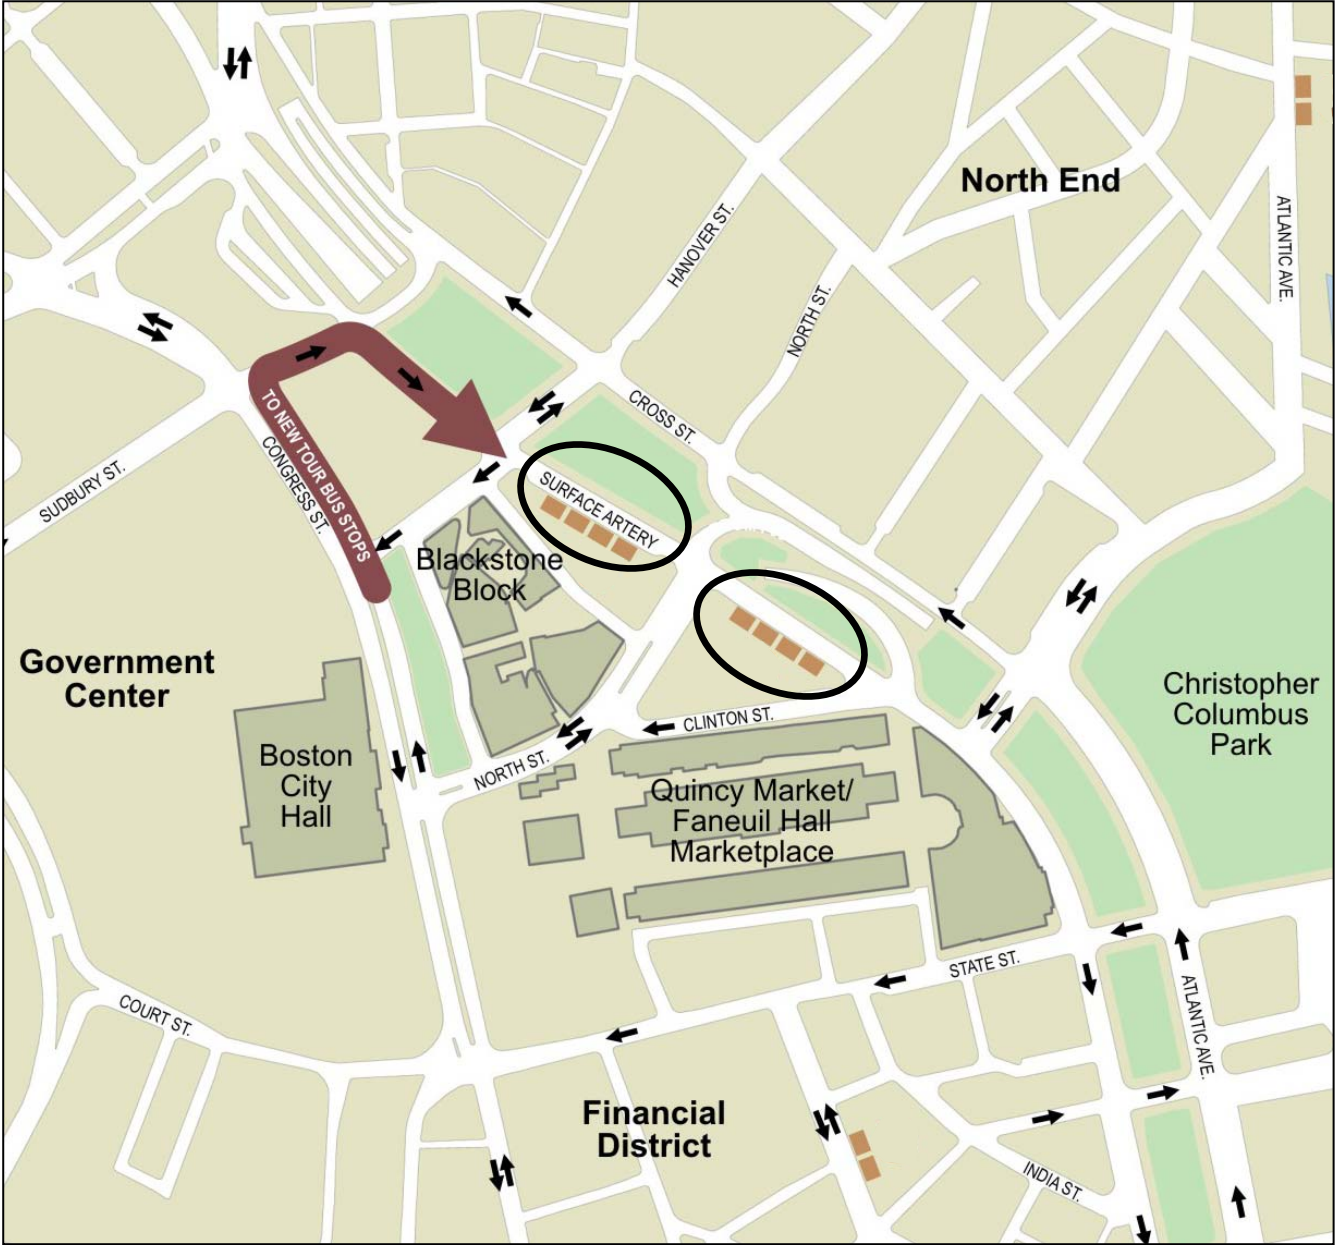

NEW TOUR BUS DROP-OFF/PICK-UP LOCATIONS ON SURFACE ARTERY BETWEEN HANOVER STREET AND CLINTON STREET

New Tour Bus
Drop-Off/Pick-Up on
Surface Artery

Boston Transportation Department
617-635-3076

Valid for 2008 Only

Note: Tour Bus Drop-Off/Pick-Up on Congress Street has been eliminated.