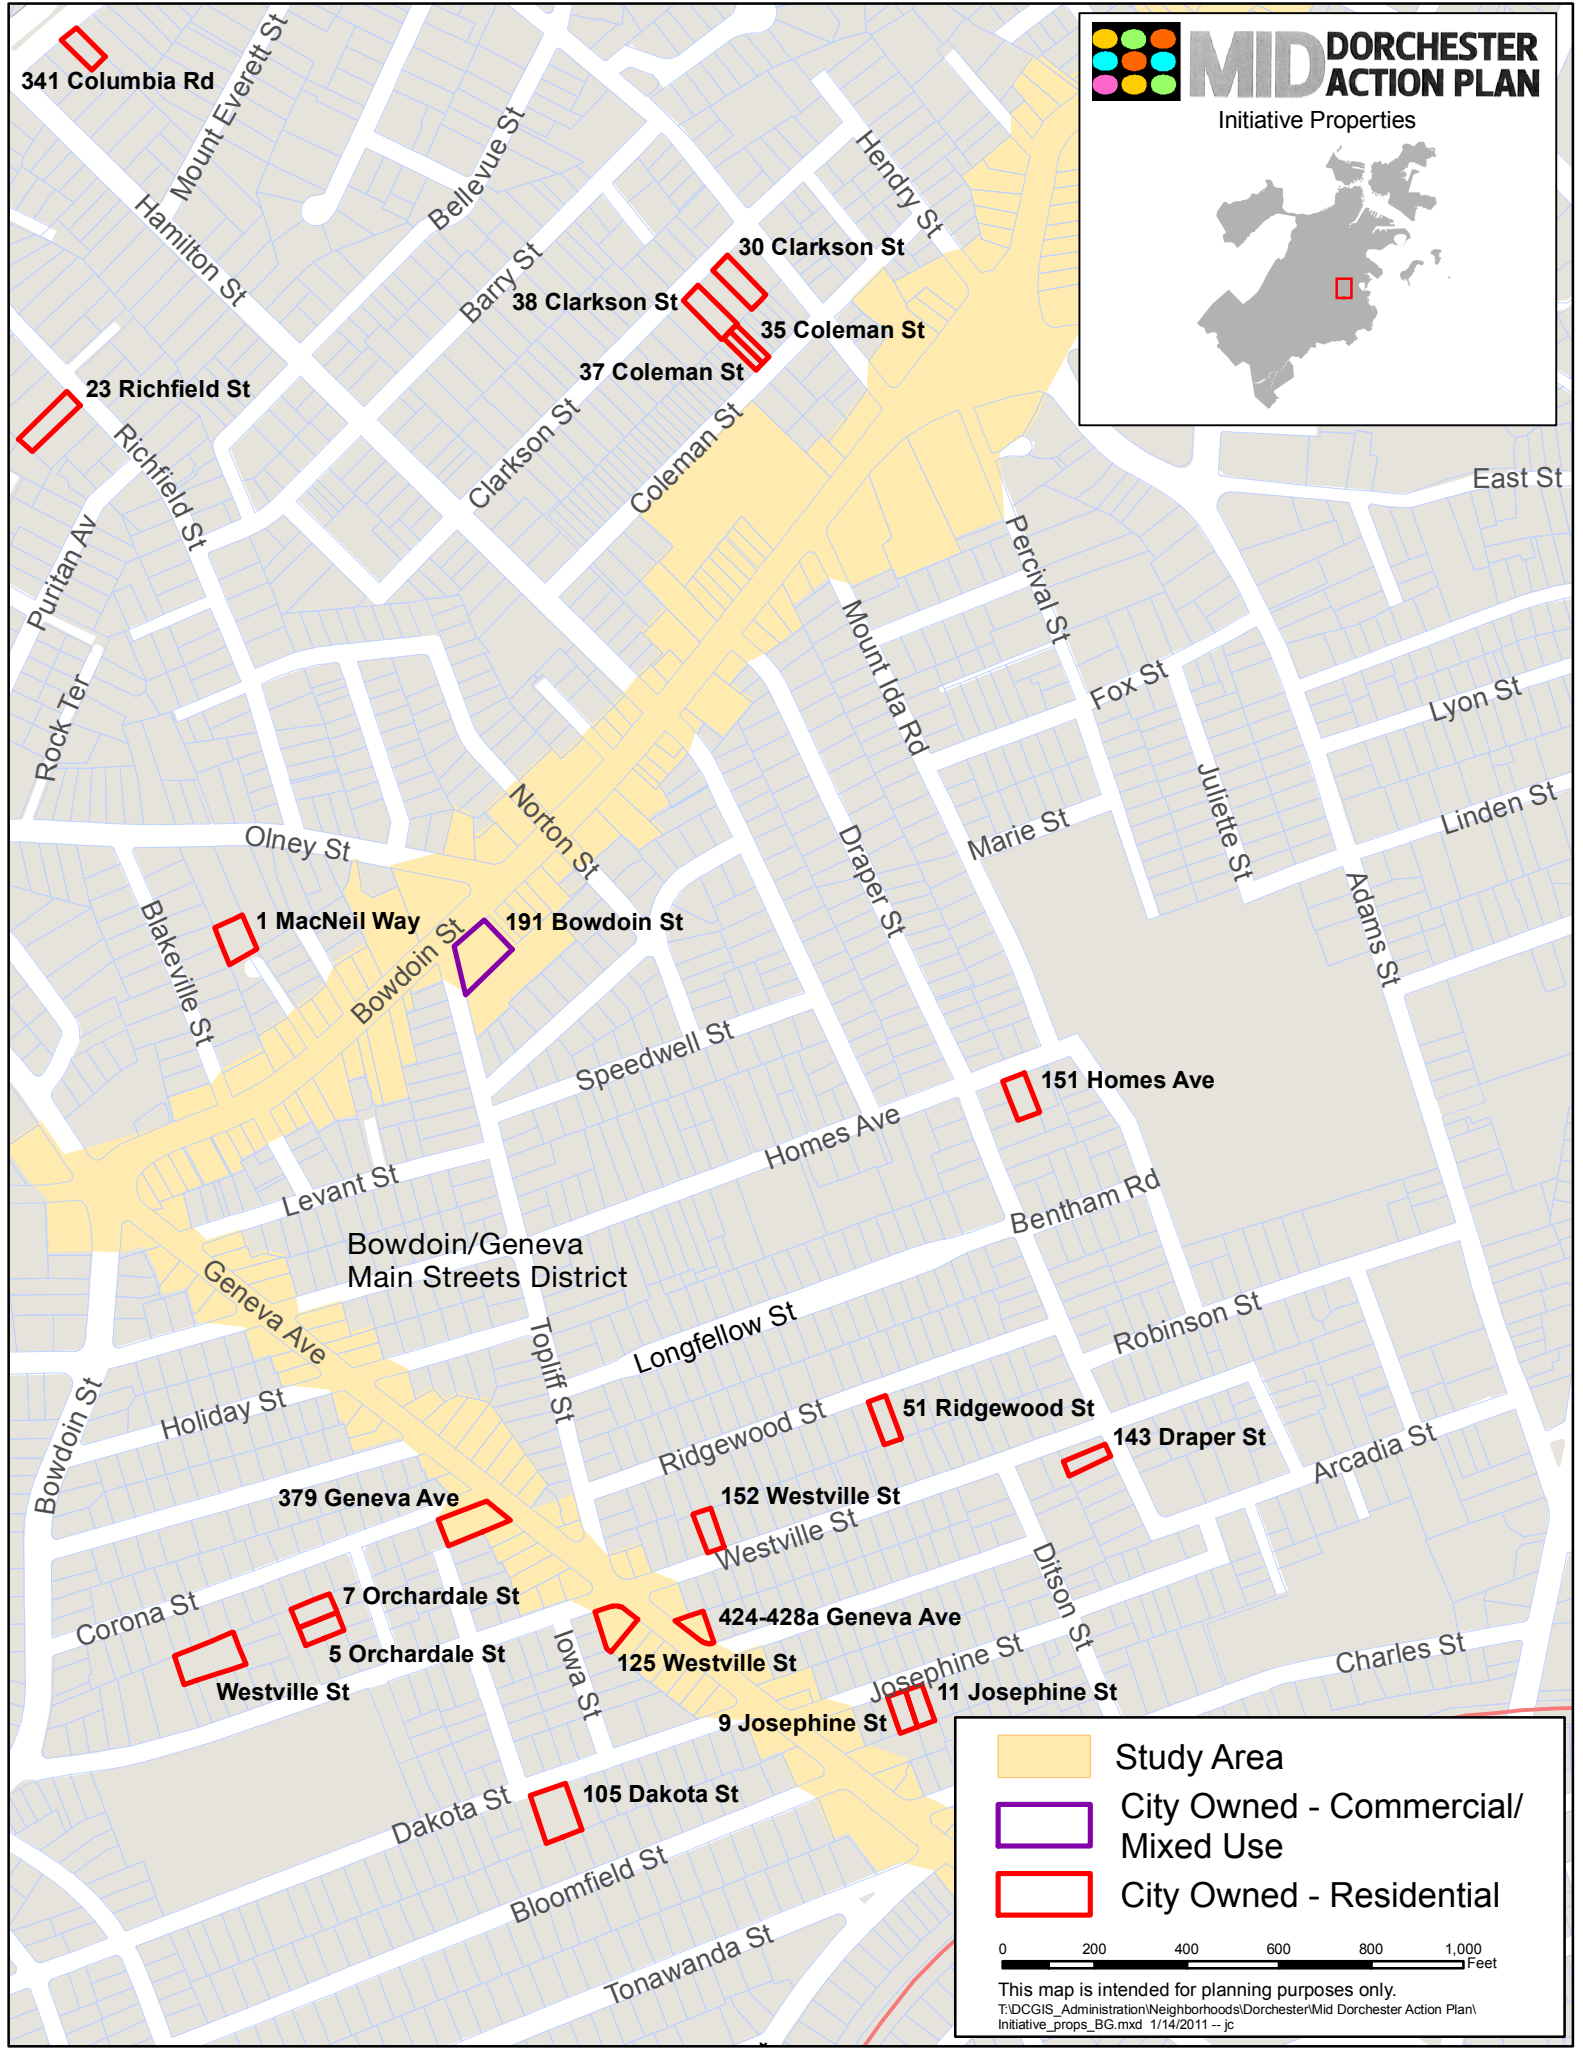

# MID DORCHESTER ACTION PLAN

Initiative Properties

- Study Area
- City Owned - Commercial/ Mixed Use
- City Owned - Residential

This map is intended for planning purposes only.  
 T:\DCGIS\_Administration\Neighborhoods\Dorchester\Mid Dorchester Action Plan\ Initiative\_props\_BG.mxd 1/14/2011 -- jc